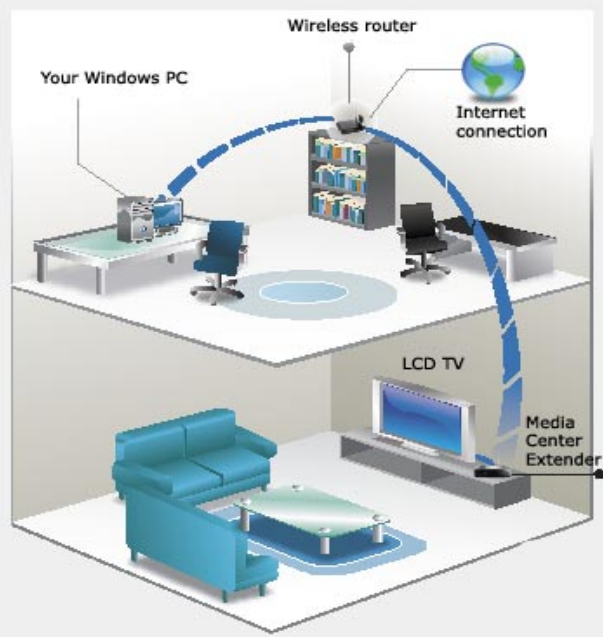

Watch movies on your LCDTV/TV with a PC running Windows XP Media Center Edition, a Media Center Extender or a Digital Media Adapter. Many customers who use a PC-LCD TV/TV connection recommend the DVI (digital visual interface). The cables produce an excellent picture, and work especially well with HDTV and higher-end PCs designed to run operating systems like Microsoft Windows Media Center.

■ MEDIA CENTER PCs

Media Center PCs are specially designed to display on your LCD TV/TV and to operate by remote control. You can download and watch movies without leaving the comfort of your couch.

■ Xbox 360

You can use your Xbox 360 as a Media Center Extender.

Take a look at a live installation currently operating at the following address:

■ www.filmklik.hu ■

For further information, please contact us at sales@clarmont.hu.

Application/DB server

The system's logic and operation is controlled by the application server. The database, and associated indexing and search functions are managed from here. Due to the system's distributed, multiple-layer architecture, it can be dynamically scaled in both capacity and performance to meet demand. The system is database independent but now built on PostgreSQL, an SQL compliant DBMS. Thanks to the Java JDBC and .NET object data layer technologies used, UniCinema can be configured to use many of the leading Database Servers (Oracle, MSSQL, PostgreSQL, MySQL, etc).

■ MEDIA CENTER EXTENDERS (MCX) and DIGITAL MEDIA ADAPTERS

Watch movies on any LCDTV/TV in your house with a wireless Media Center Extender (MCX) or a Digital Media Adapter, set-top boxes that are compatible with Media Center PCs. Extenders and adapters allow you to watch movies on a TV in a separate room than your main Media Center PC. Aftermarket companies offer wireless extenders and adapters based on Wi-Fi (wireless) standards.